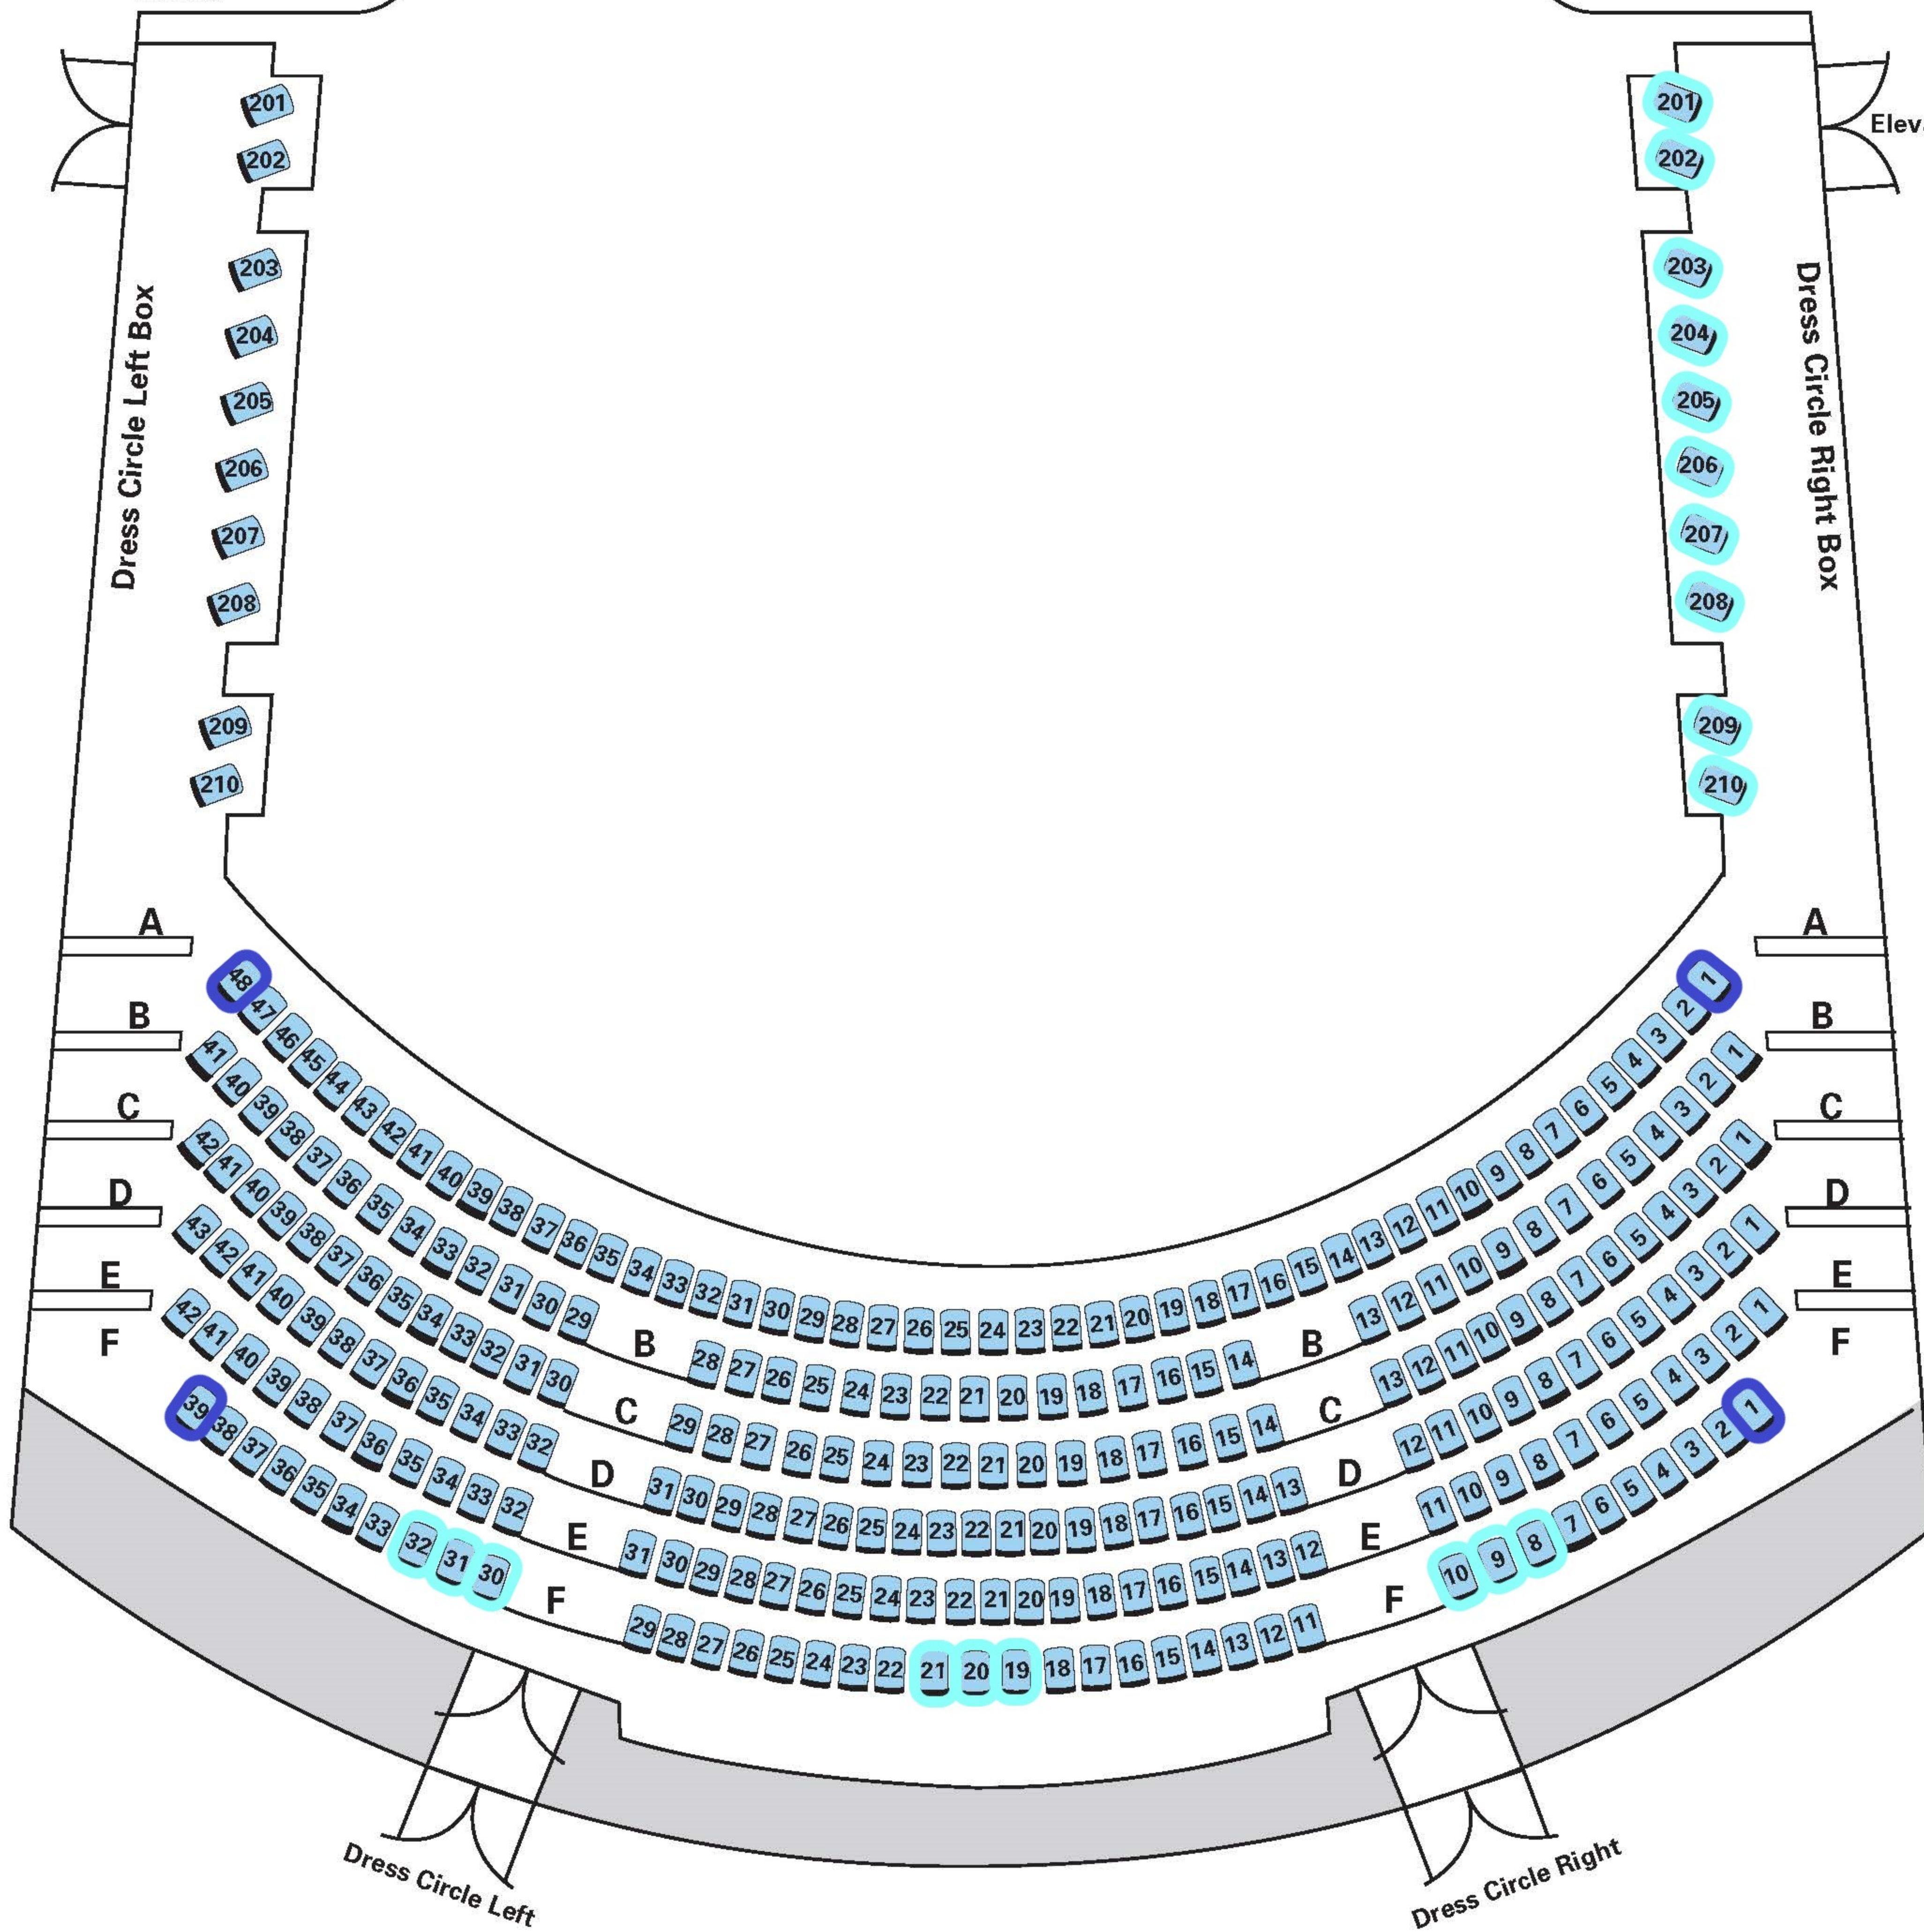

2004071.204jb

Orchestra/Parterre

-  Wheelchair seats
-  Transfer seats

**Blanche M. Touhill Performing Arts Center
Anheuser-Busch Performance Hall**

Stage

2004071.204.jb

Elevator

Dress Circle

Blanche M. Touhill Performing Arts Center
Anheuser-Busch Performance Hall

Stage

2004071.204.jb

Grand Tier

Blanche M. Touhill Performing Arts Center
Anheuser-Busch Performance Hall