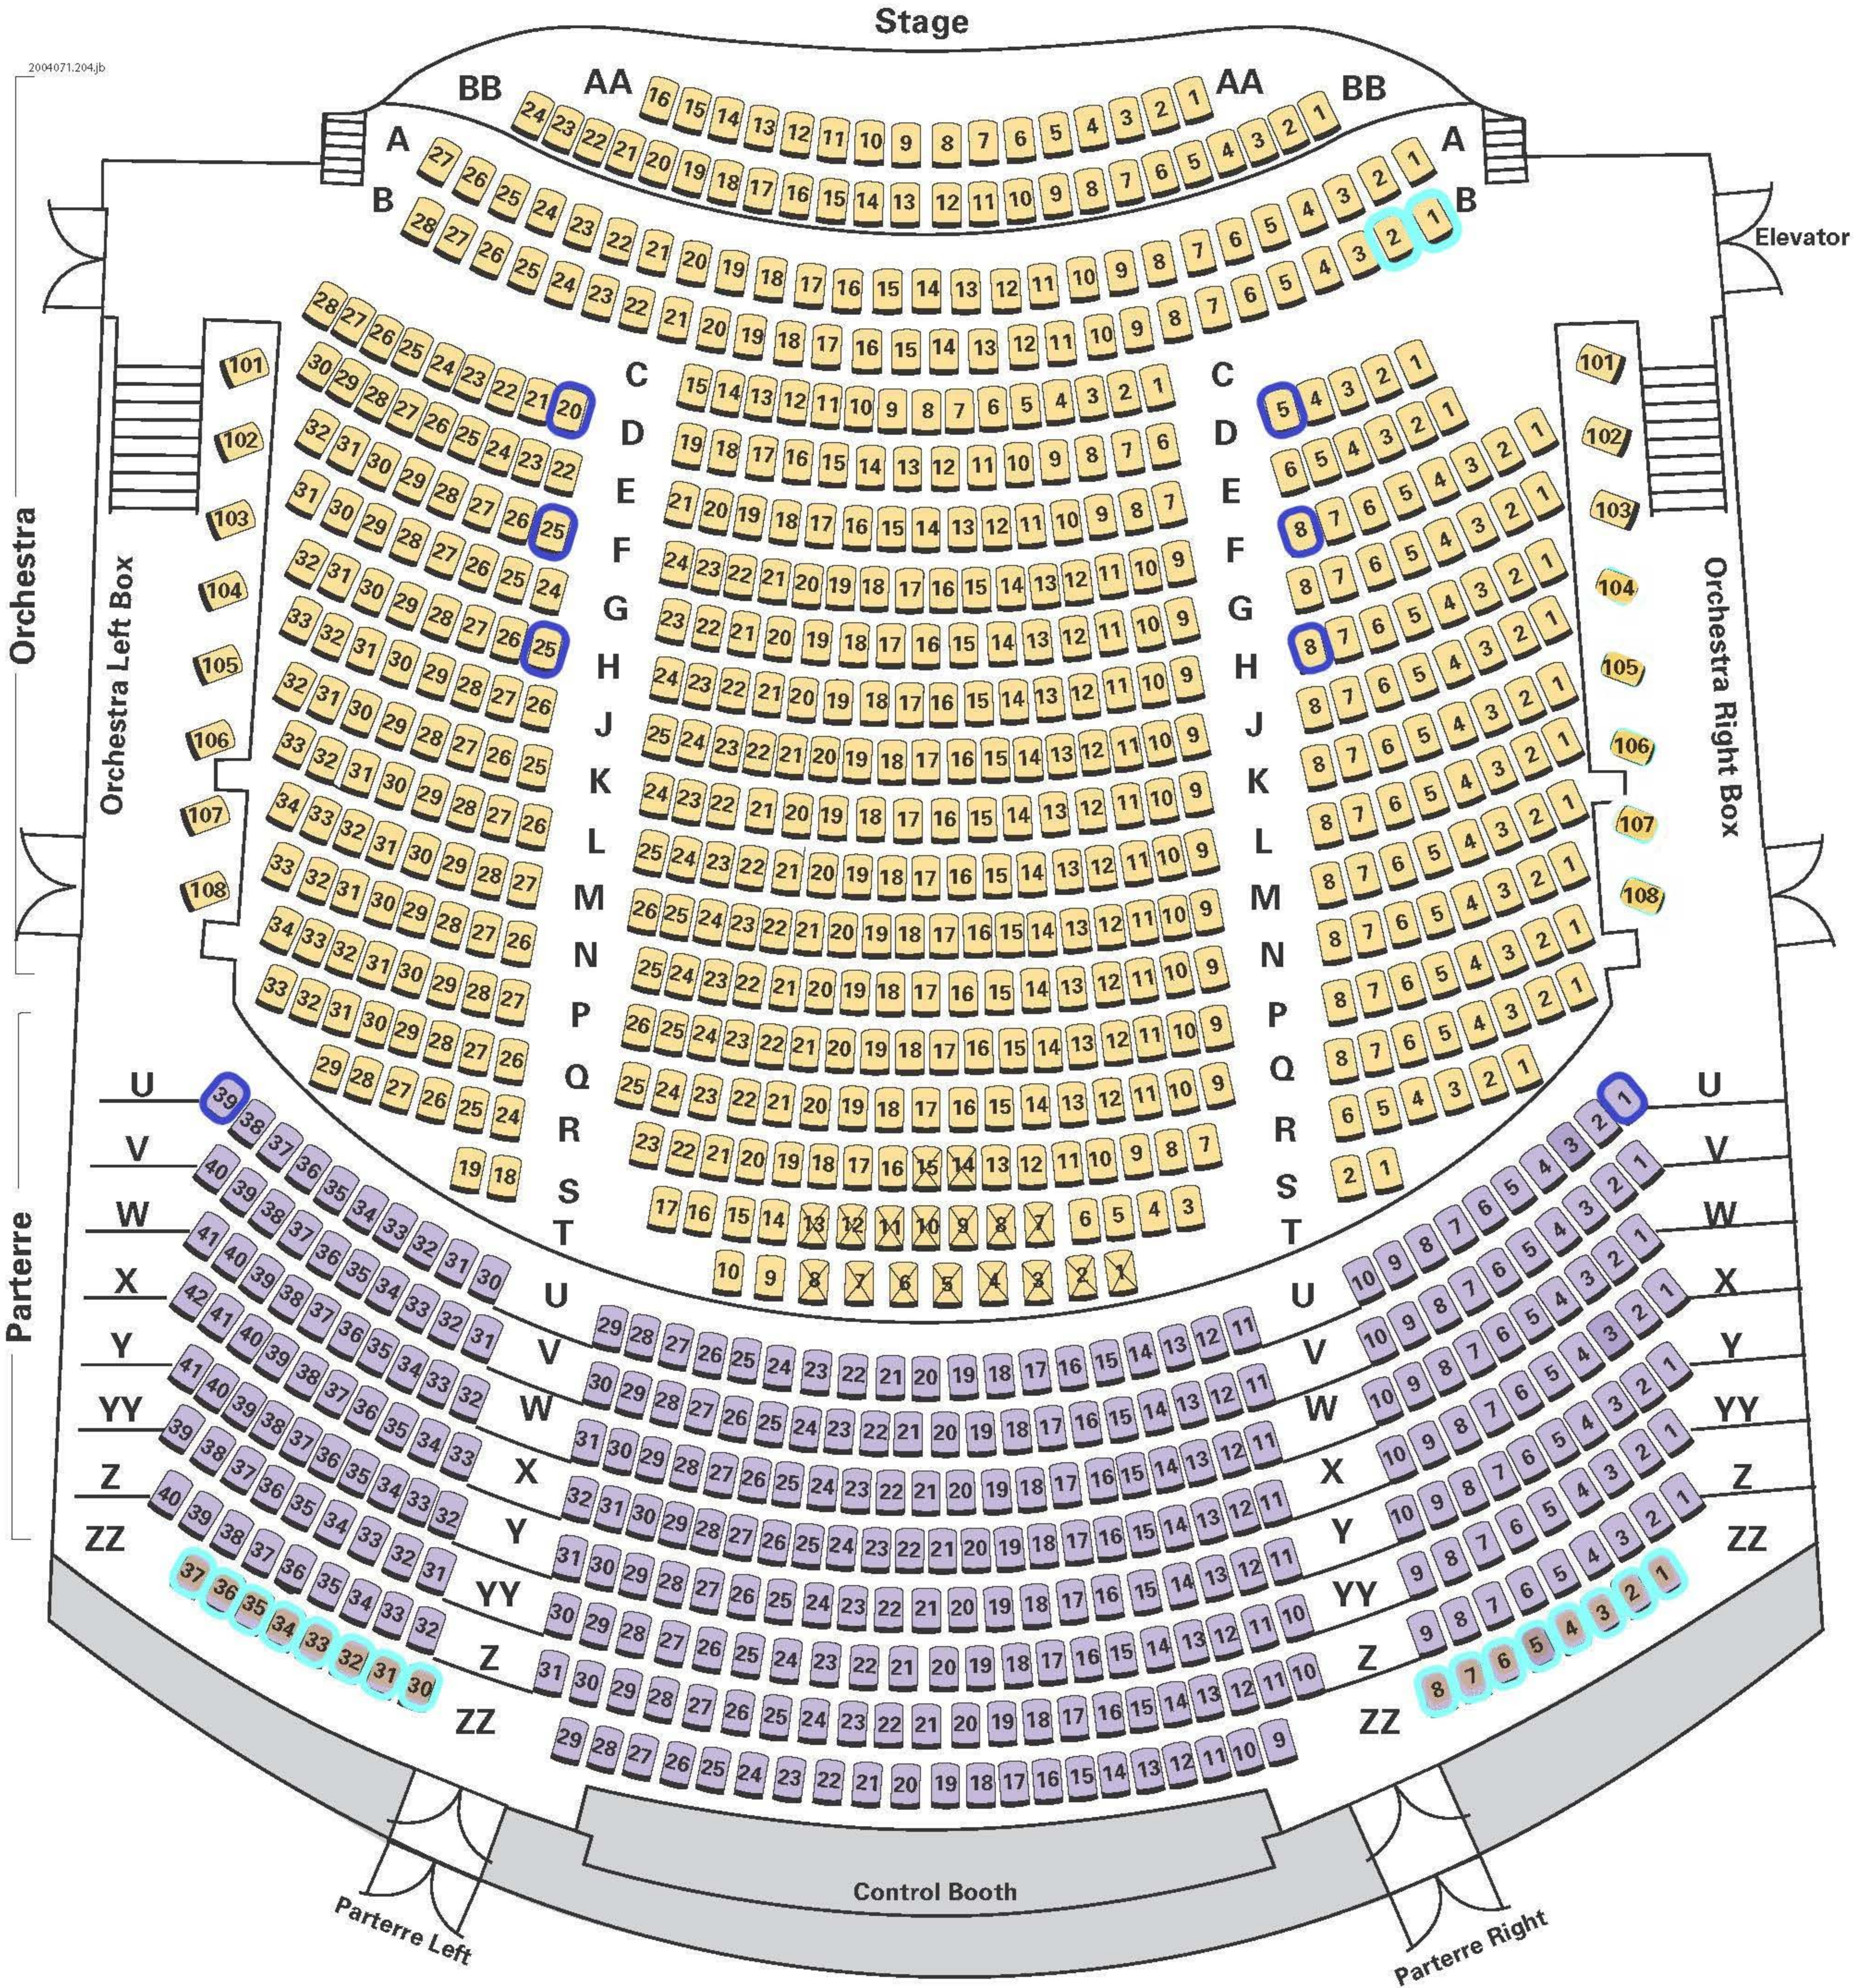

2004071.204jb

Orchestra/Parterre

-  Wheelchair seats
-  Transfer seats

**Blanche M. Touhill Performing Arts Center
Anheuser-Busch Performance Hall**

Stage

2004071.204.jb

Elevator

Dress Circle

Blanche M. Touhill Performing Arts Center
Anheuser-Busch Performance Hall

Stage

2004071.204.jb

Grand Tier

Blanche M. Touhill Performing Arts Center
Anheuser-Busch Performance Hall