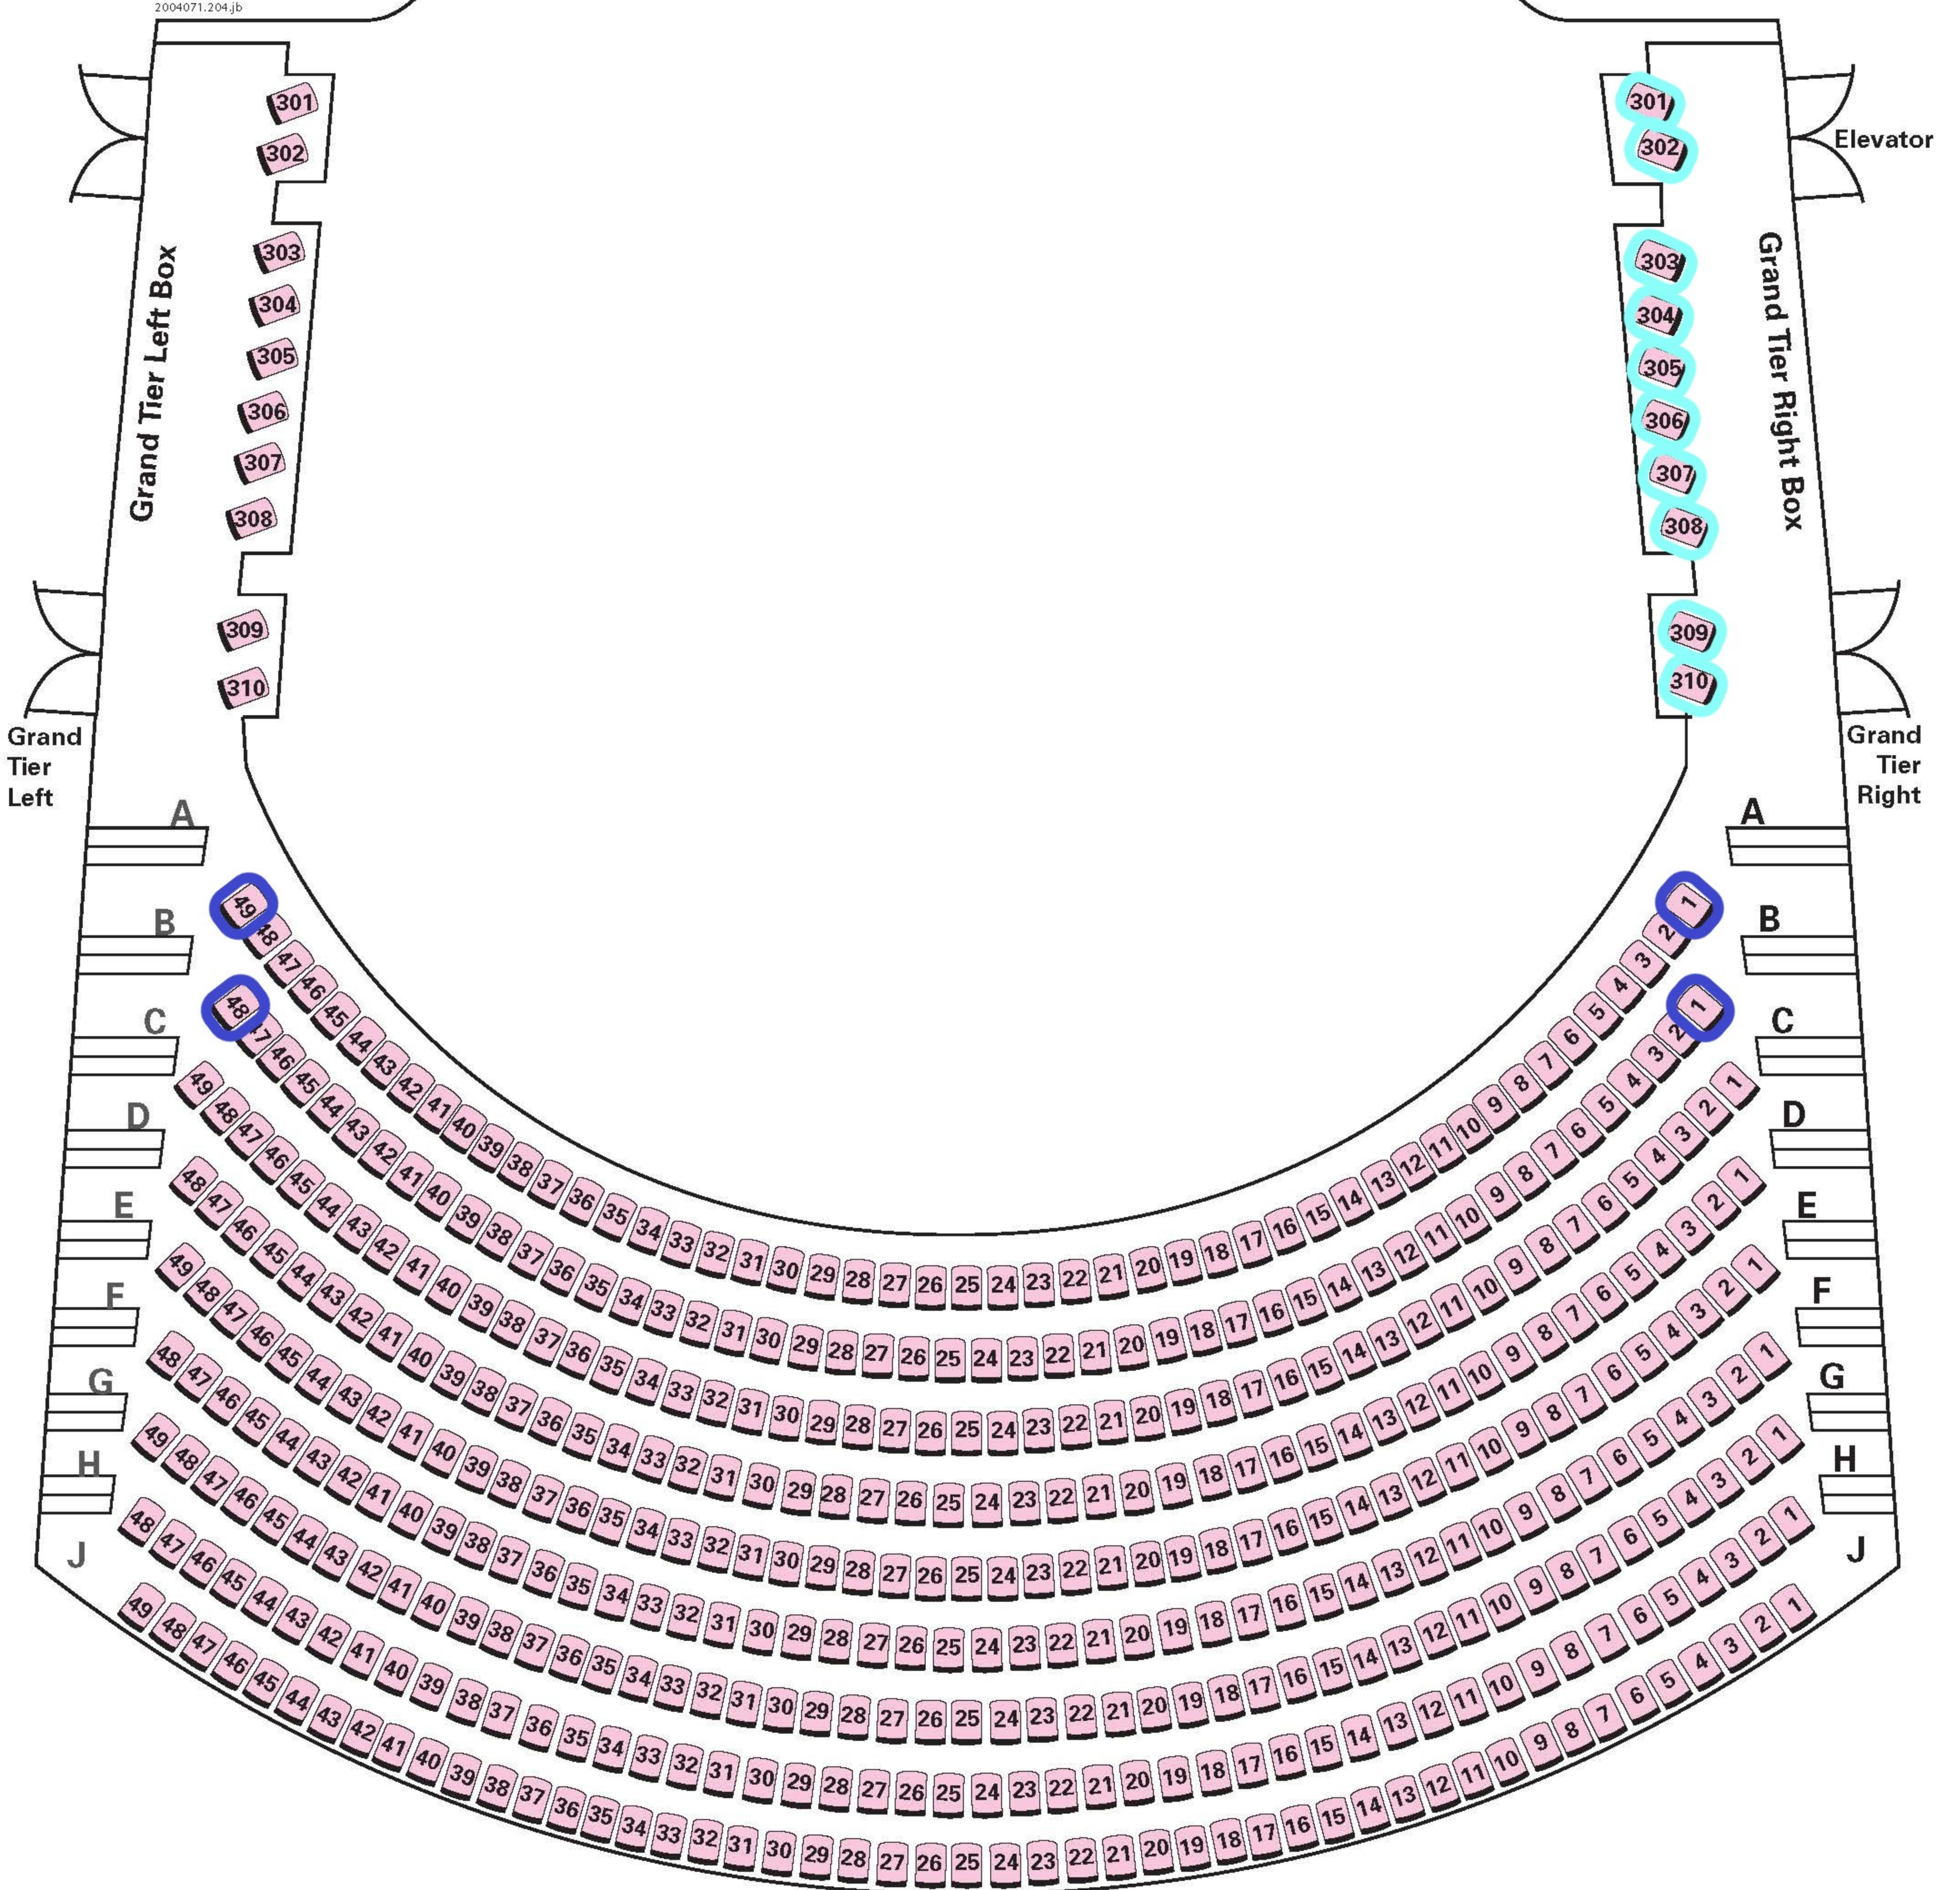

2004071.204jb

Orchestra/Parterre

-  Wheelchair seats
-  Transfer seats

**Blanche M. Touhill Performing Arts Center
Anheuser-Busch Performance Hall**

Stage

2004071.204.jb

Elevator

Dress Circle

Blanche M. Touhill Performing Arts Center
Anheuser-Busch Performance Hall

Stage

2004071.204.jb

Grand Tier

Blanche M. Touhill Performing Arts Center
Anheuser-Busch Performance Hall